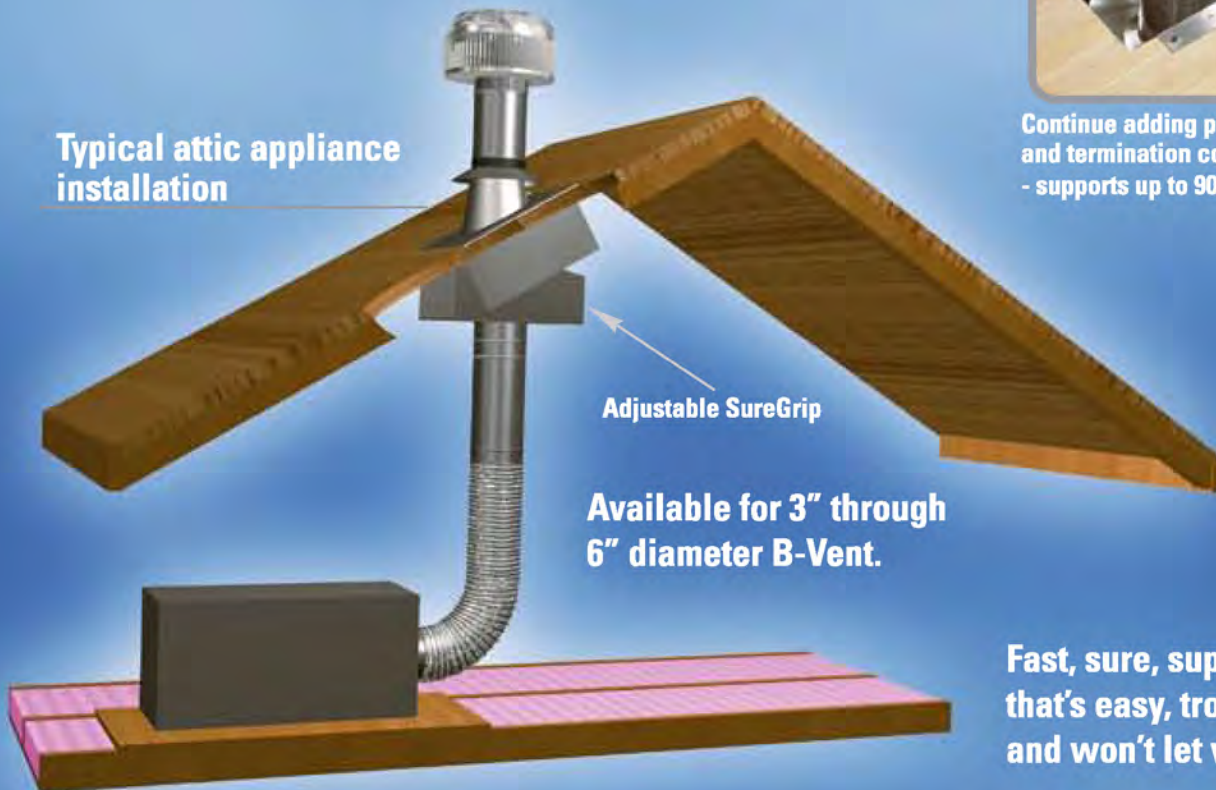

SUREGRIP™ VENT SUPPORT PLATE

The fastest, easiest way to support B-Vent where it penetrates floors and ceilings...just a few minutes and you're finished!

Cut the hole.

Mount SureGrip.

Push pipe through.

Continue adding pipe sections - supports up to 90 lbs.

Standard SureGrip

Typical two story installation

Adjustable SureGrip

Standard SureGrip

Standard SureGrip

Available for 3" through 8" diameter B-Vent and 2" plastic pipe.

INTRODUCING NEW ADJUSTABLE SUREGRIP ...ADJUSTS TO ROOF PITCHES FROM FLAT TO 12/12.

Adjustable SureGrip

Holds pipe tight in position as it penetrates the roof... can't be accidentally pushed down from the roof!

Cut the hole.

Mount SureGrip.

Push pipe through.

**Continue adding pipe sections and termination components.
- supports up to 90 lbs.**

Typical attic appliance installation

Adjustable SureGrip

Available for 3" through 6" diameter B-Vent.

Fast, sure, support that's easy, trouble-free and won't let vent slip!

SUREGRIP™ IS AVAILABLE IN EVERY CONFIGURATION YOU NEED!