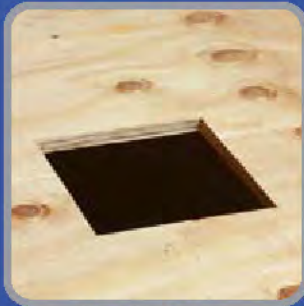

“THE SUREGRIP™ VENT SUPPORT PLATE CAN SOLVE YOUR VENT SUPPORT PROBLEMS...”

- Roofers pushing the vent down causing you to have to come back to reset the vent.
- Inspectors saying you haven't provided adequate support.
- Working around roof trusses to support the vent.
- Cutting and fabrication vent supports in the field.
- Getting stuck in the attic making a roof support when it's over 100° up there.
- Your boss wondering why you can't get off the job faster.

SUREGRIP™ VENT SUPPORT PLATE

The fastest, easiest way to support B-Vent where it penetrates floors and ceilings...just a few minutes and you're finished!

Cut the hole.

Mount SureGrip.

Push pipe through.

Continue adding pipe sections - supports up to 90 lbs.

Standard SureGrip

Typical two story installation

Adjustable SureGrip

Standard SureGrip

Standard SureGrip

Available for 3" through 8" diameter B-Vent and 2" plastic pipe.

INTRODUCING NEW ADJUSTABLE SUREGRIP ...ADJUSTS TO ROOF PITCHES FROM FLAT TO 12/12.

Adjustable SureGrip

Holds pipe tight in position as it penetrates the roof... can't be accidentally pushed down from the roof!

Cut the hole.

Mount SureGrip.

Push pipe through.

**Continue adding pipe sections and termination components.
- supports up to 90 lbs.**