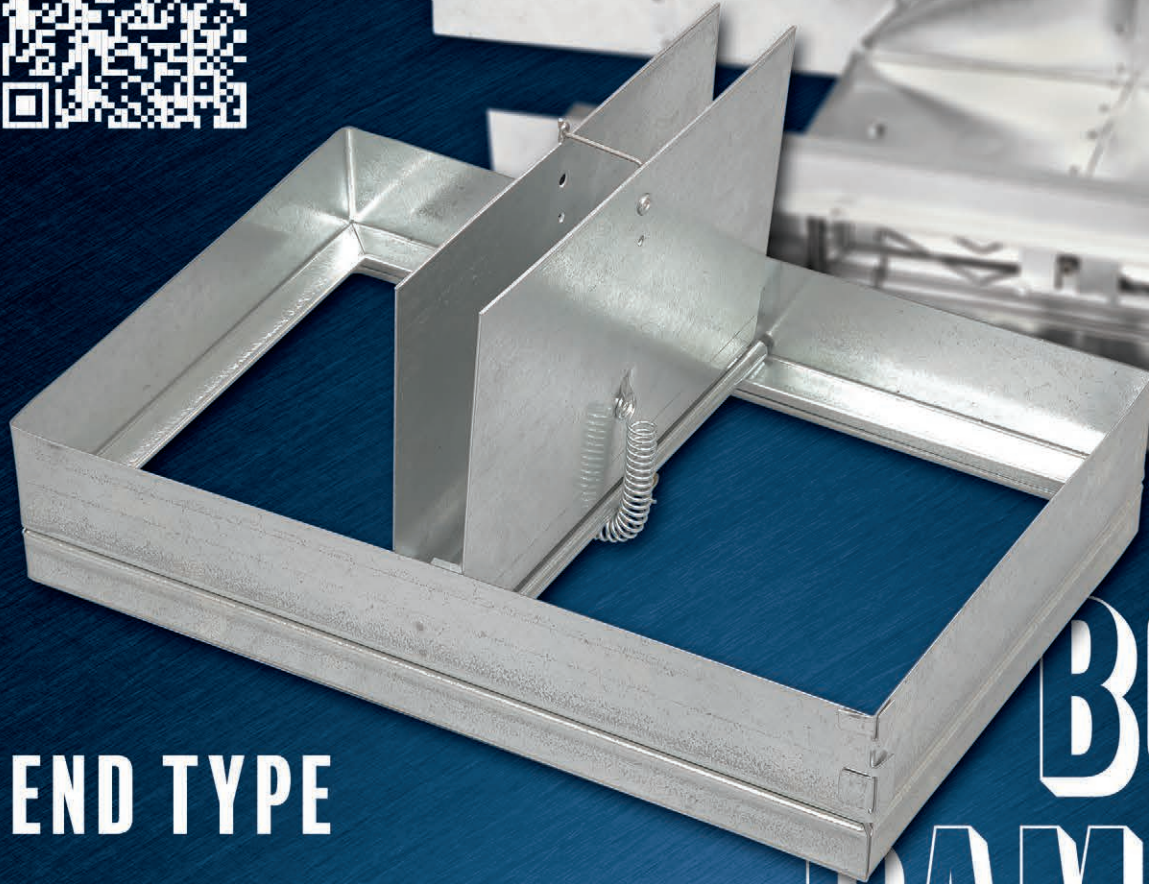

The **ONLY**
DYNAMIC
CEILING RADIATION DAMPER

METAL-FAB INC.
An OLYMPIC STEEL Company

For more information

END TYPE

STRAIGHT TYPE

90 DEGREE TYPE

RELIABLY FAST SHIPPING
1-800-835-2830
www.mtlfab.com

**BOOT
DAMPER
ASSEMBLY**

Listed for UL 555C
UL Ceiling Design No. M557, P581

STATIC

CEILING RADIATION DAMPER

For more information

END TYPE
STRAIGHT TYPE
90 DEGREE TYPE

BOOT DAMPER ASSEMBLY

Listed for UL 555C

RELIABLY FAST SHIPPING
1-800-835-2830
www.mtlfab.com