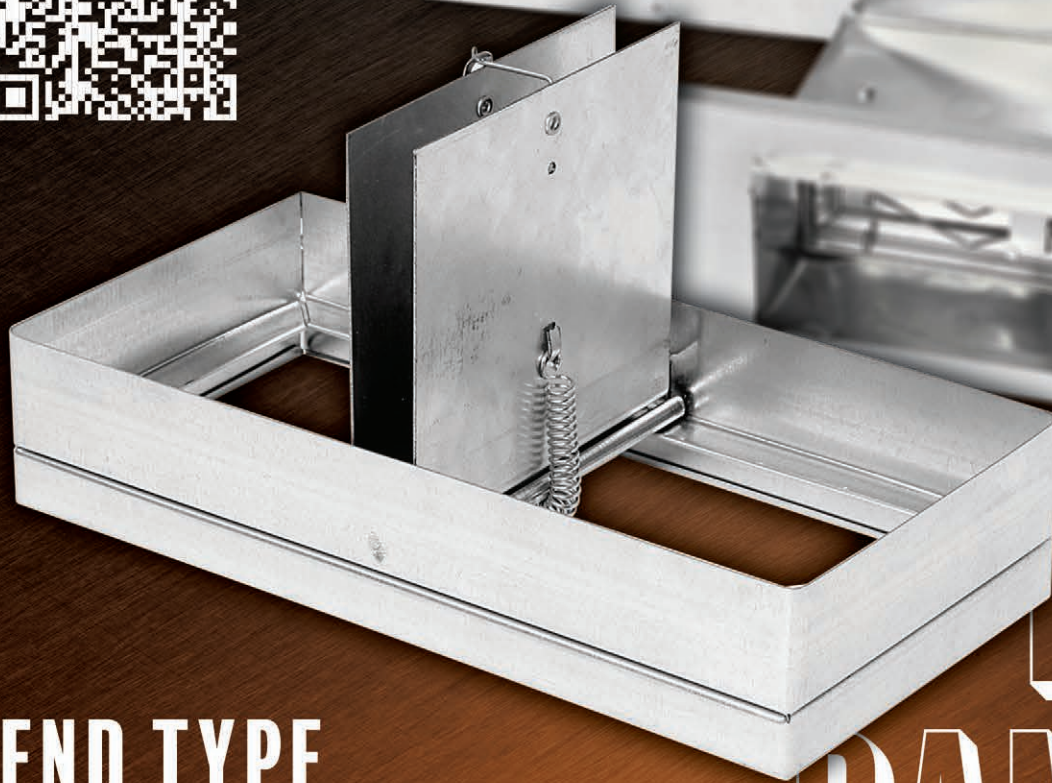

The **ONLY**
DYNAMIC
CEILING RADIATION DAMPER

METAL-FAB INC.
An OLYMPIC STEEL Company

For more information

END TYPE

STRAIGHT TYPE

90 DEGREE TYPE

RELIABLY FAST SHIPPING
1-800-835-2830
www.mtlfab.com

**BOOT
DAMPER
ASSEMBLY**

Listed for UL 555C
UL Ceiling Design No. M557, P581

STATIC

CEILING RADIATION DAMPER

For more information

END TYPE
STRAIGHT TYPE
90 DEGREE TYPE

BOOT DAMPER ASSEMBLY

Listed for UL 555C

RELIABLY FAST SHIPPING
1-800-835-2830
www.mtlfab.com